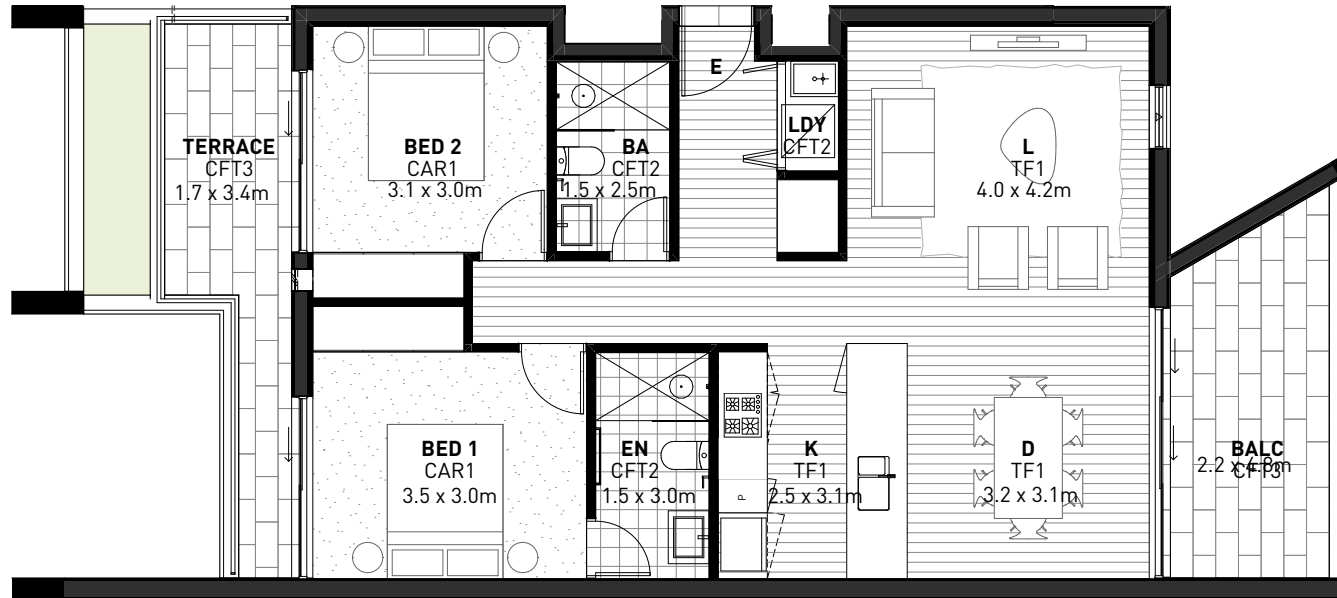

APPTS: A204 (MIRRORED)
A205

2 BEDROOMS
INTERNAL GFA - 80m²
EXTERNAL GFA - 19m²

DUDLEY APARTMENTS - A204_205

DUDLEY ROAD WHITEBRIDGE

14_026

REV D 31-05-2017

smithtzannes.com.au

CHECK SCALE-
SHEET SIZE: A4
5m 1:100