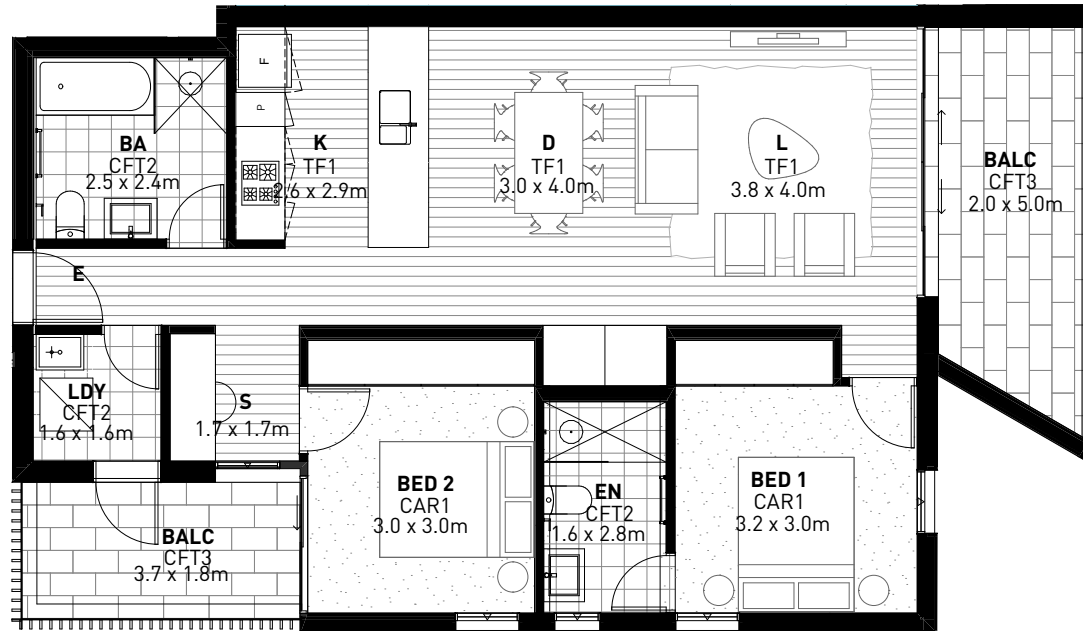

APPTS: A101
A201

2 BEDROOMS
INTERNAL GFA - 82m²
EXTERNAL GFA - 16m²

DUDLEY APARTMENTS - A101_A201

DUDLEY ROAD WHITEBRIDGE

14_026

REV A 27-03-2017

smithtzannes.com.au

CHECK SCALE-
SHEET SIZE: A4
5m 1:100